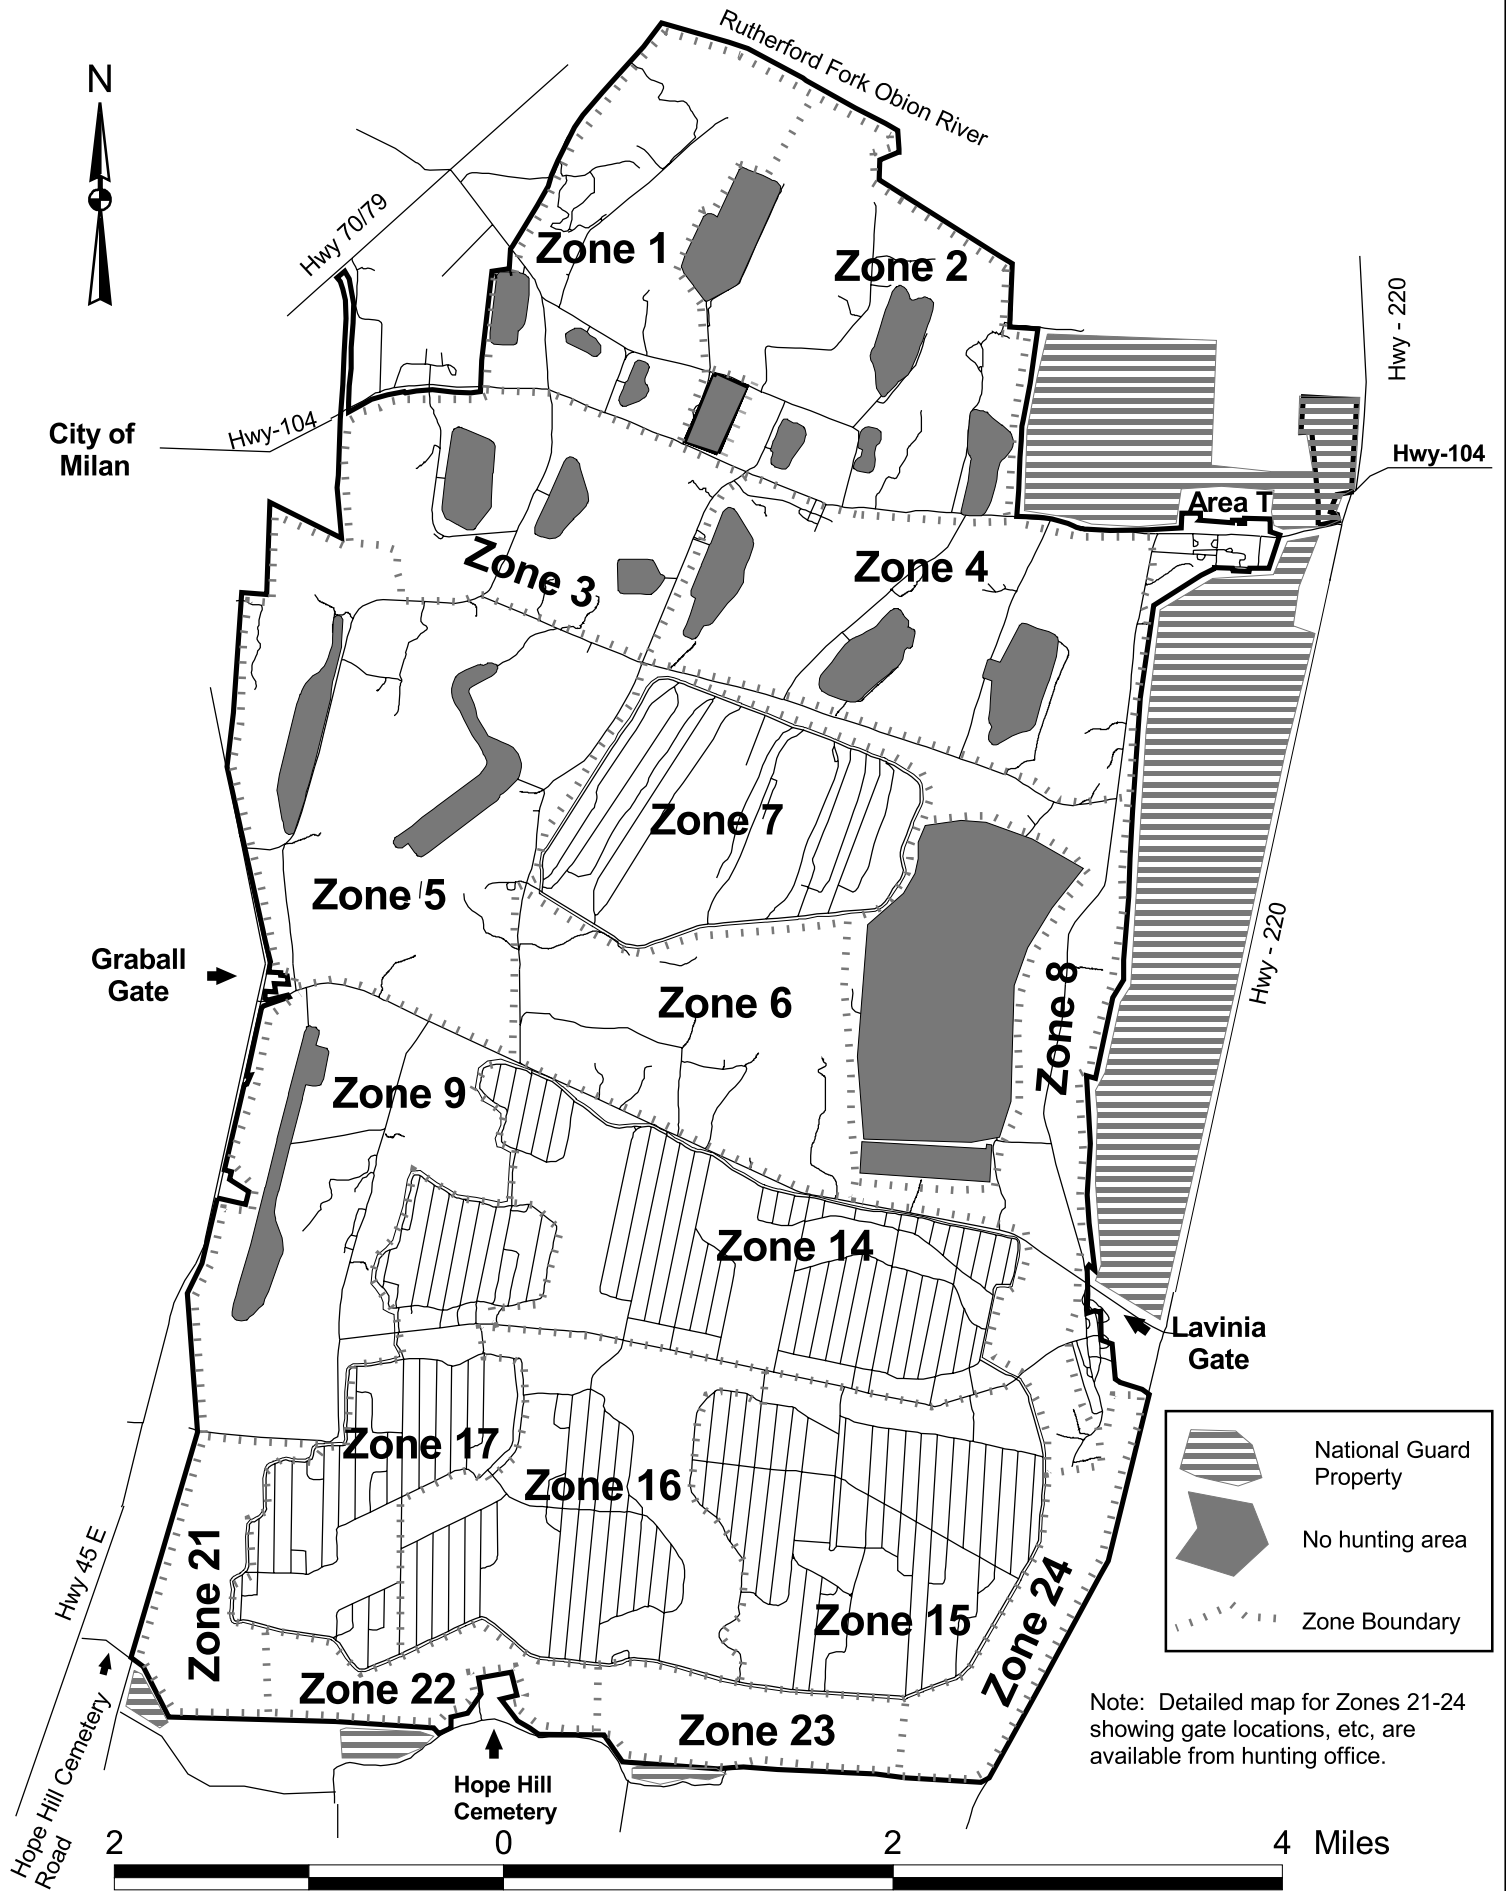

MLAAP TURKEY ZONE MAP

City of Milan

	National Guard Property
	No hunting area
	Zone Boundary

Note: Detailed map for Zones 21-24 showing gate locations, etc, are available from hunting office.